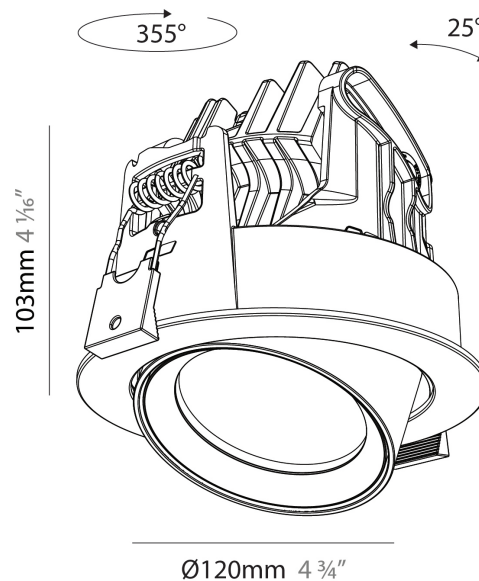

GENERAL

Series: Centriq
Subseries: Centriq Round Adjustable
Brand: Prolicht
Division: Architectural
Mounting Type: Recessed
Mounting Location: Ceiling
Subcategory: Spots

PHYSICAL

Shape: Cylinder
Diameter (mm): 120
Diameter (in): 4 ¾
Height (mm): 105
Height (in): 4 1/8
Min. Recessing Depth (mm): 120
Min. Recessing Depth (in): 4 ¾
Light Distribution: Adjustable / Direct
Weight (kg): 0.651
Diffuser: Lens Pack - No Lens / Opal / Linear Spread Lens / Honeycomb / Spread Lens
Fixture Finish: SSR / BKV / CWI / CRY / HAB / UFT / ITA / RUA / FTG / MYG / LOD / PUS / FRO / FUP / KIA / POP / BLS / SPG / MEY / GOH / GUM / CHC / COM / ABZ / JAG / OBR / MOS / ROR
Fixture Material: Aluminum
Cut-out Measurements: Dia. 112mm / 4 7/16"

ELECTRICAL

Lamp Type: LED (Zhaga Standard)
Input Wattage (W): 34
Total Output Wattage (W): 30.9
Dimming: Tri-Mode (Non-Dimming and Phase Dimming (120Vac only) and 0-10V Dimming)
Driver Included: Yes
Driver Location: Recessed Housing
Driver Type: Constant Current - Universal
Driver Class: Class 2
Input Voltage (V): 120 - 277
Constant Current (MA): 900

LED

Color Temperature (°K): 2700 / 3000 / 3500 / 4000
Max. Delivered Lumen (lm): 3148 / 3355 / 3406 / 3524
Nominal Lumen (lm): 3921 / 4177 / 4242 / 4389
CRI: >90 CRI
Lamp Life (hrs): 50000

OPTICAL

Reflector°: 24 / 36 / 54
Adjustability: Rotational 350° / Tilt 25°

RATINGS AND CERTIFICATIONS

Certified By: Certified for North American Standards
IP rating: IP20